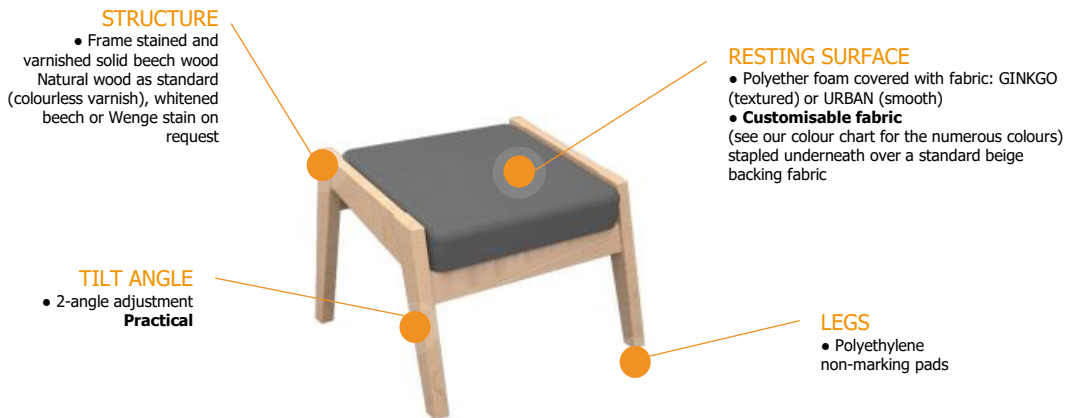

MONTARCHER footstool

Long Stay Seating

Metal frame, 4 legs, tilts to 4 positions

REF. FMPOUFMONTAR

The **MONTARCHER** footstool has been specially designed for residential facilities for the elderly. Thanks to the combination of wood and fabric, combined with the ergonomic upholstery, our MONTARCHER range is one of our most popular for nursing home bedrooms. Our numerous different fabrics will allow you to match your chairs to the bedroom decoration. Our design department is also on hand to create bespoke versions to your specifications.

Technical specifications

Technical data

Dimensions	
Width	49.7 cm
Height	38.4 cm
Depth	47.5 cm

Max. tilt angle	15°
Weight	5 kg
Materials	Solid wood (frame), Fabrics, Polyether foam Polyethylene
Foam density (seat and back)	30 kg/m³
Fire rating – Anti-fire standard	M1 – Non-flammable

Customisation and Accessories

See our **Colour chart** for all the fabric colours* available

More than 40 colours

* The AHF colours may change (new colours, changes to shades)

GINKGO fabrics

URBAN fabrics

Hygiene & Disinfection