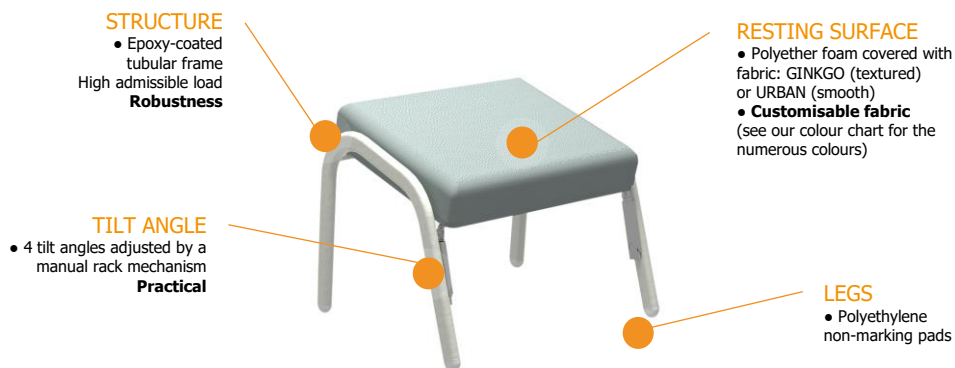

MOMENTA footstool

Long Stay Seating

Metal frame, 4 legs, tilts to 4 positions

REF. FMPOUFCHANTA

AHF®

A MEDIUNIC COMPANY

The **MOMENTA** footstool has been specially designed for hospitals and healthcare facilities. Robust, customisable, comfortable and practical with its 4 tilt positions, it is the ideal product to relax with. It matches our MOMENTA chairs. Our numerous different fabrics will allow you to match your chairs to the bedroom decoration. Our design department is also on hand to create bespoke versions to your specifications.

Technical specifications

Technical data

Dimensions	
Width	52 cm
Height	39 cm
Depth	47 cm

Max. tilt angle	15°

Weight	6 kg
Max.. admissible load	40 kg

Materials	Steel (frame), Fabrics, Polyether foam Polyethylene

Oval tubular frame	40 x 20 mm
Foam density (seat and back)	30 kg/m³
Fire rating – Anti-fire standard	M1 – Non-flammable

Customisation and Accessories

See our **Colour chart** for all the fabric colours* available